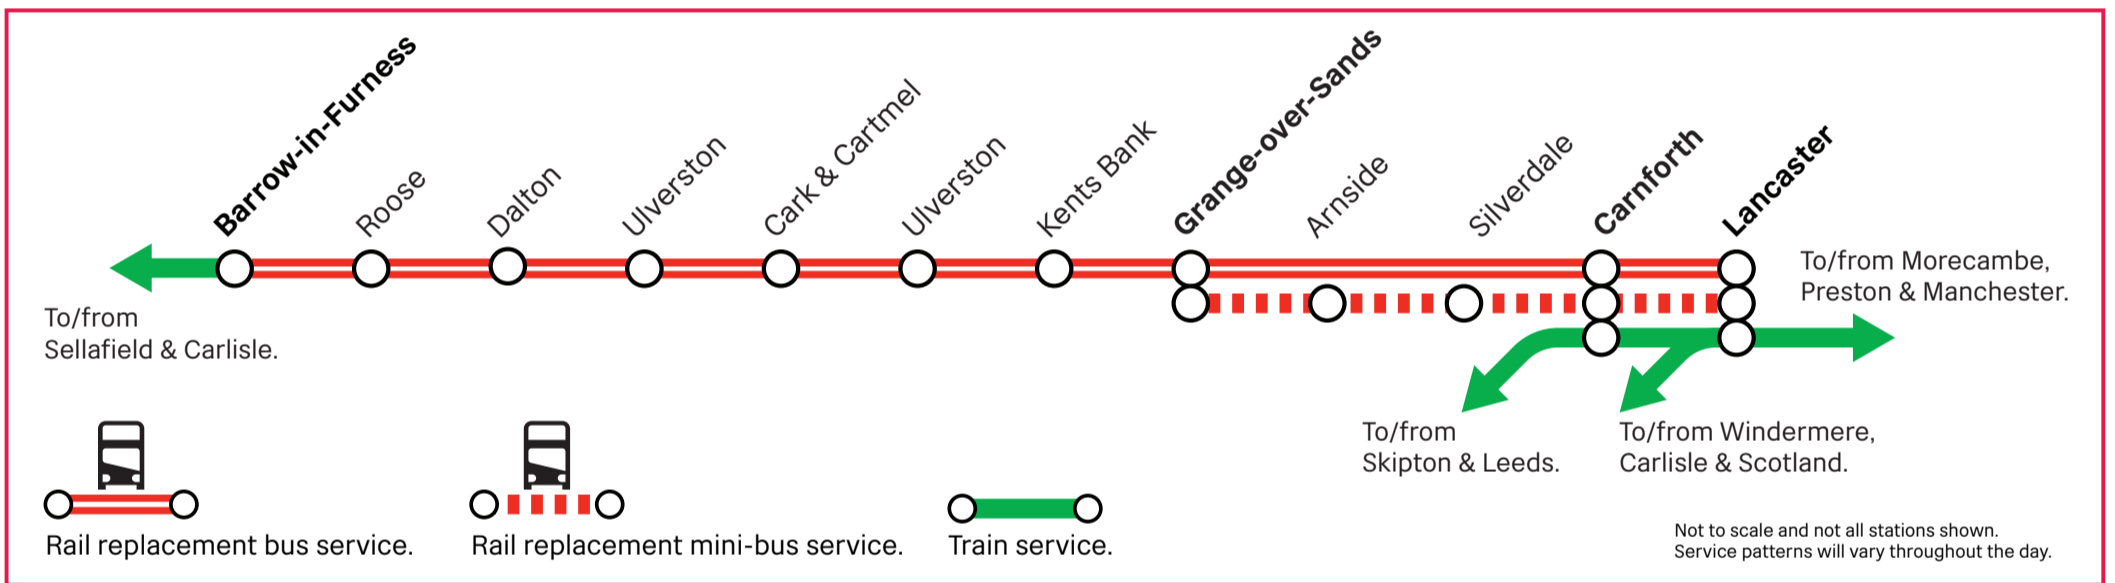

Barrow-in-Furness to Lancaster service changes

On Tuesday 3, Wednesday 4 and Thursday 5 December 2024, buses will replace trains between Barrow-in-Furness and Lancaster.

The railway line between Barrow-in-Furness and Lancaster will be closed for Storm Bert flood repair work at Ulverston.

Check before you travel!

Detailed journey times are available through online journey planners, our app and on our website.

Our app

northernrailway.co.uk/headboltlane or nationalrail.co.uk

@northernassist

0800 200 6060
Customer Services

0800 138 5560
Passenger Assist

Station help point